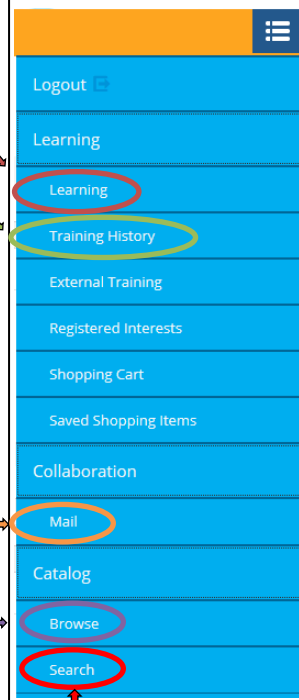

NiUG Learning Center Navigation

Upon entering the NiUG Learning Center you will see the activities you are currently enrolled in:

Learning:
Brings you back to the activities you are currently enrolled in but have not completed.

Training History:
Brings you to the activities you have completed.

Mail:
Brings you to your learning center mailbox.

Browse:
Takes you to our course category listing. Our categories make it easy to find specific topics or past conferences.

Drop Down Menu:
(fully expanded)

Menu:
Displays the drop down navigation menu.

Quick Catalog Search:
Do a quick search for activities using a single keyword. This will search for a single word located anywhere in the title or description of all activities.