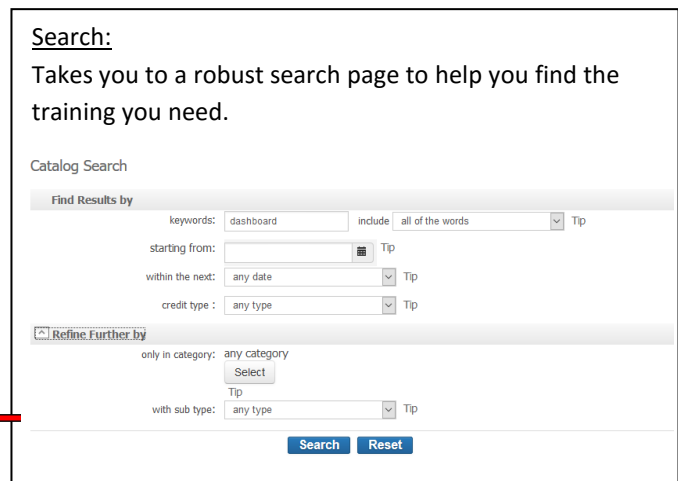

Quick Catalog Search:
Do a quick search for activities using a single keyword. This will search for a single word located anywhere in the title or description of all activities.

Search:
Takes you to a robust search page to help you find the training you need.